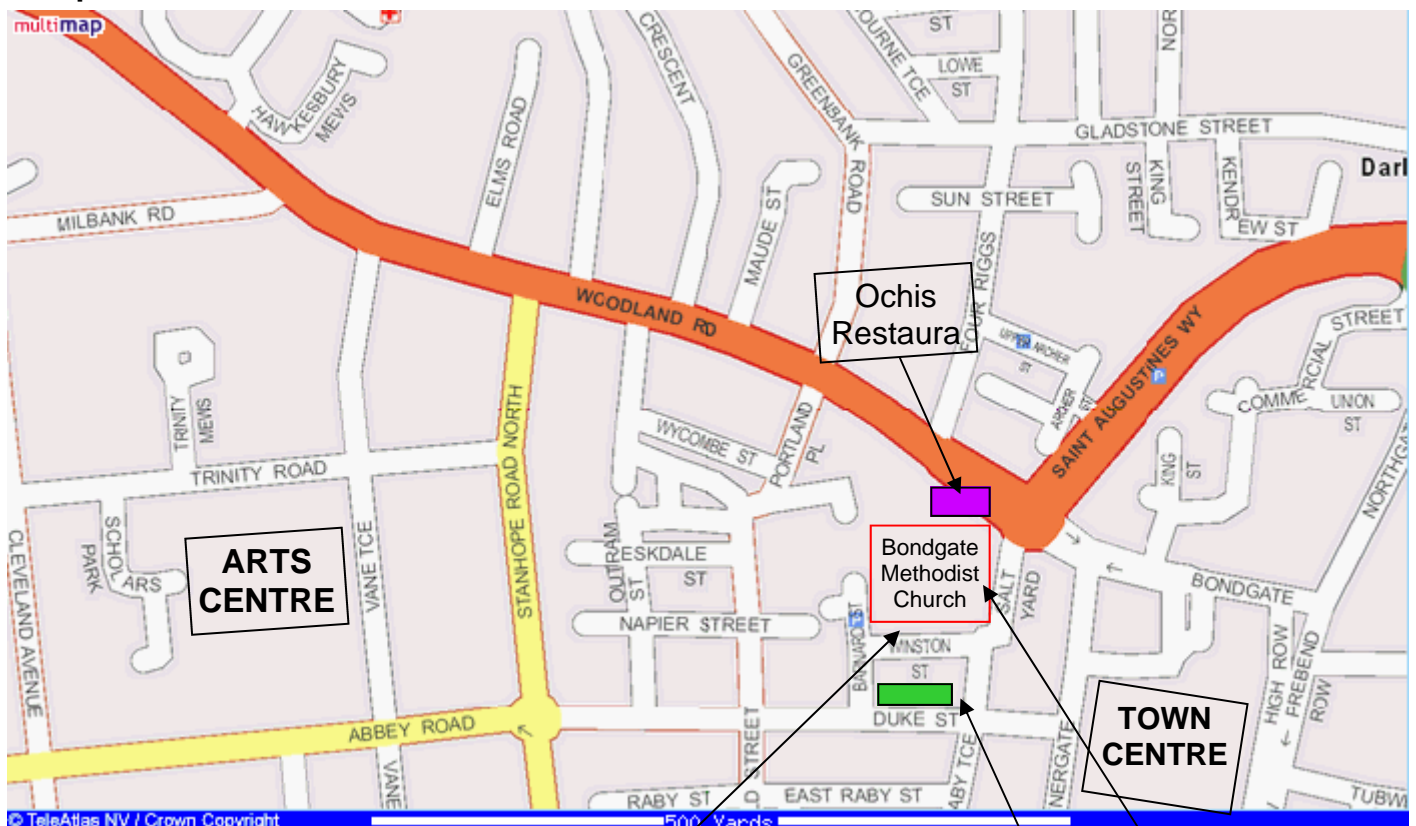

Bondgate Methodist Church Hall, Salt Yard, Bondgate, Darlington, DL3 7JJ

Directions

Bondgate Methodist Church Hall is situated directly in front of Winston Street car park on the Bondgate roundabout. It cannot be accessed directly from the roundabout as there is a one way system in place.

From Saint Augustines Way
 Turn right at the Bondgate roundabout
 Left at the traffic lights into Portland Place
 Left at the cross roads onto Duke Street
 First left into Barnard Street
 Turn right into Winston Street

Please park in Winston Street car park if possible
 To access the church turn left into Salt Yard and then left into the church car park before the roundabout

Map

Winston Street Entrance

Winston Street Car Park